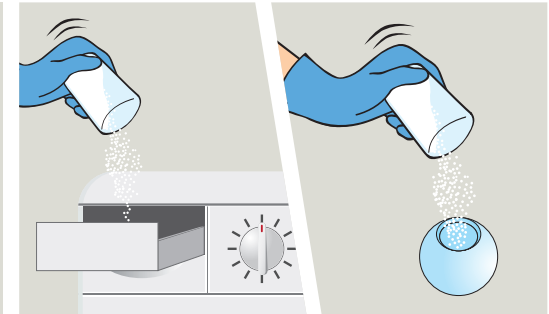

Non Bio Laundry Powder

Product Usage Guide

enviro

BP032

Recommended Dosage

4.5kg	Soiling		
Water Hardness			
Soft	110ml	135ml	190ml
Medium	135ml	150ml	220ml
Hard	150ml	190ml	250ml

For 6-7kg machines:
Add an additional 25ml of powder to the recommended dosage.

Pre-wash
Add an extra 80ml of powder.
110ml = 81g

1 Use appropriate PPE as indicated in the Safety Data Sheet.

2 Pour the recommended amount of powder either into the dispenser drawer or into a dosing device.