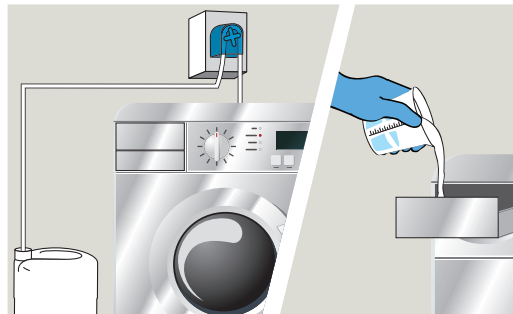

#### Health & Safety

Please refer to relevant  
COSHH Safety Data Sheet

Scan for further product details

**1** Use appropriate PPE as indicated in safety data sheet.

**2** Connect to an automatic dosing system. Dispense 4-6ml per kilo of dry wash. Alternatively pour into main wash dispenser.